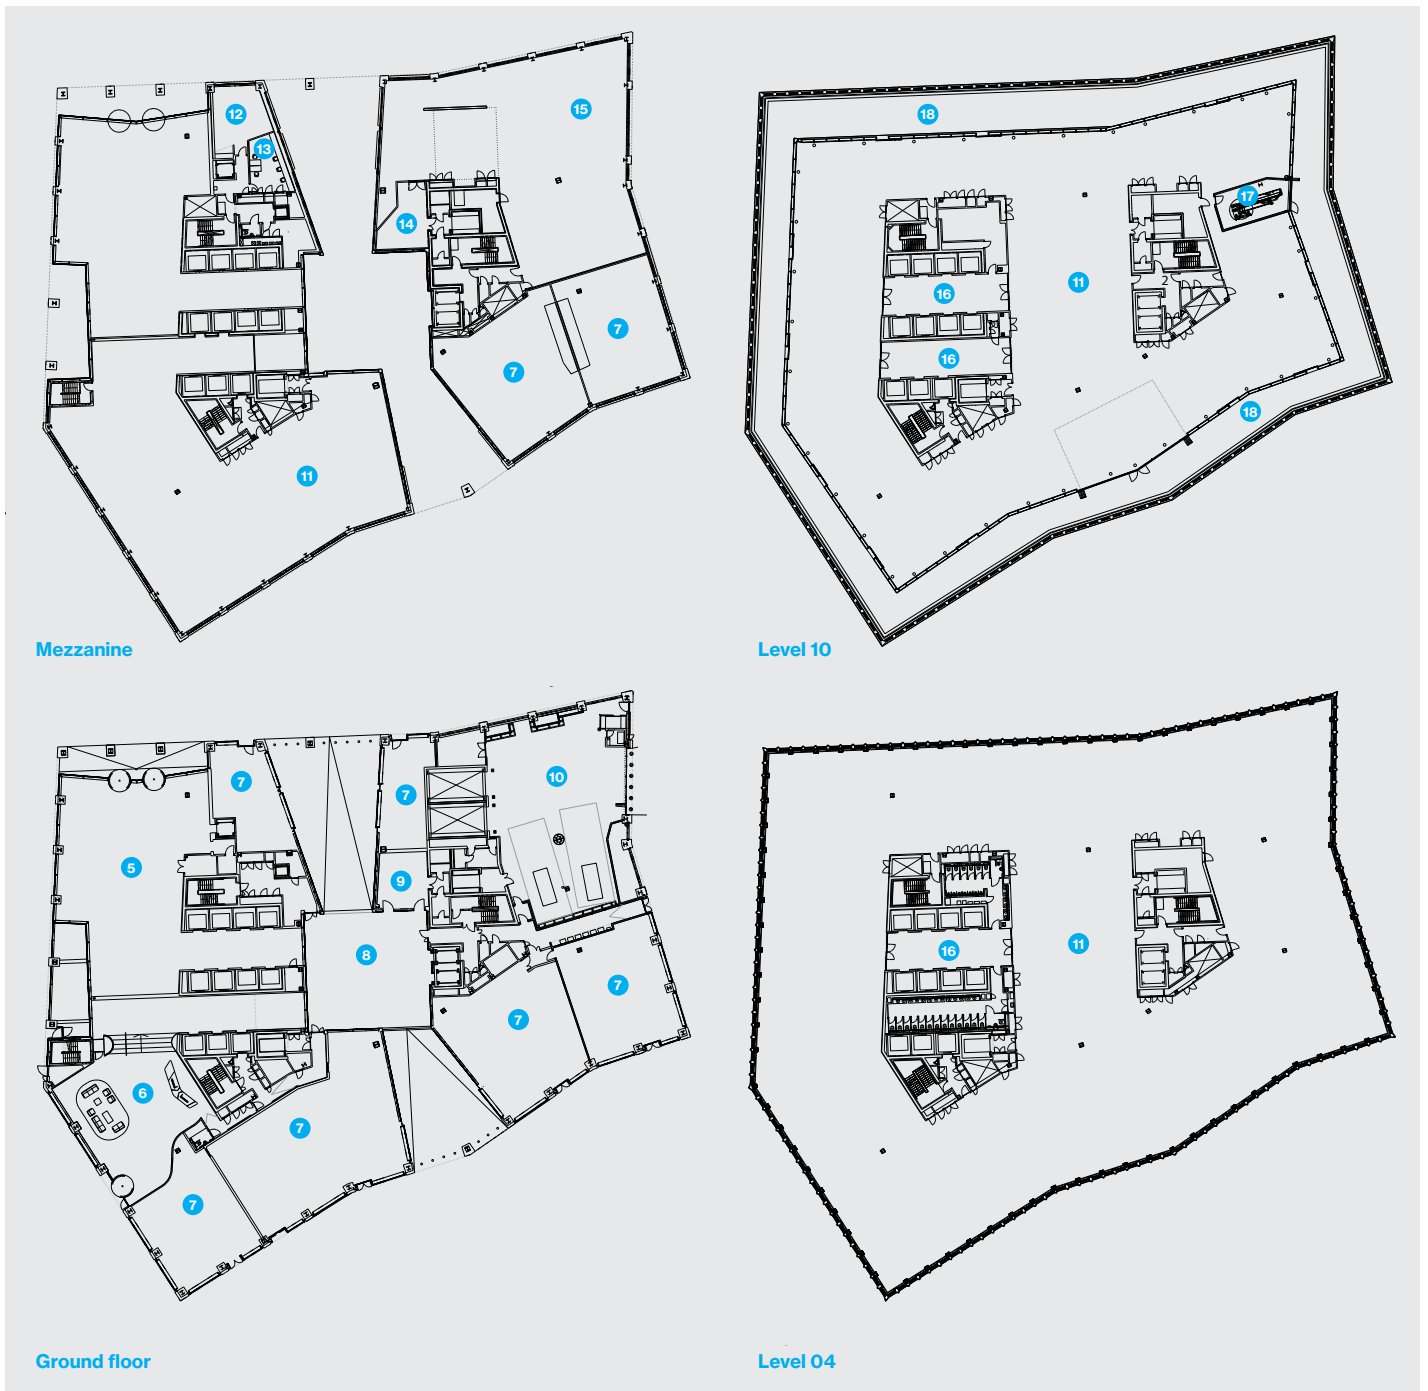

Key

1 Fenchurch Avenue	7 Retail	13 Security office
2 Fenchurch Street	8 'Banking hall'	14 Switch room
3 Fen Court Garden	9 Security	15 Generator room
4 Billiter Street	10 Loading docks	16 Lobby
5 Reception	11 Office	17 BMU
6 Southern reception	12 Management suite	18 Terrace

Mezzanine

Level 10

Ground floor

Level 04